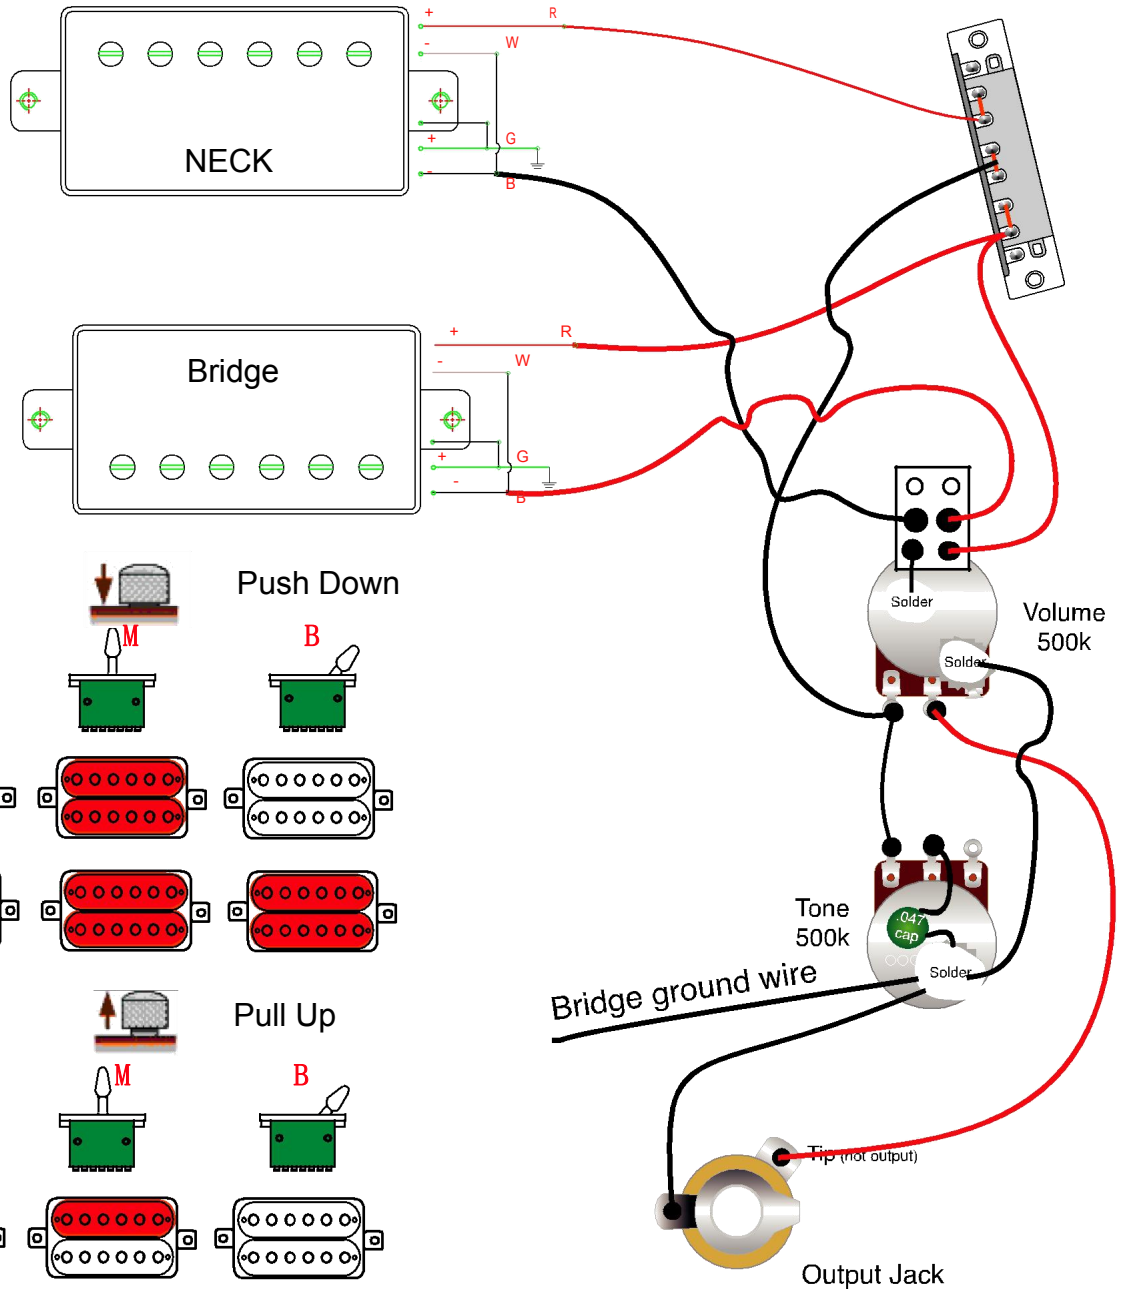

# 2 HUMBUCKERS

1 VOLUME Push/Pull Split Switch (splits both pickups)

1 TONE | 3 WAY BLADE

GITTLERINSTRUMENTS  
LLC

Push Down

Pull Up