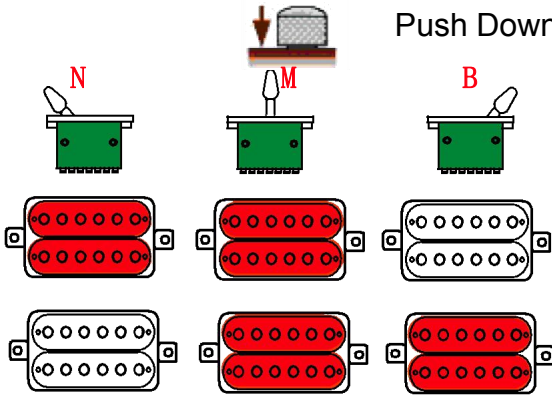

# 2 HUMBUCKERS

1 VOLUME Push/Pull Split Switch (splits both pickups)

1 TONE | 3 WAY BLADE

GITTLERINSTRUMENTS  
LLC

Push Down

Pull Up